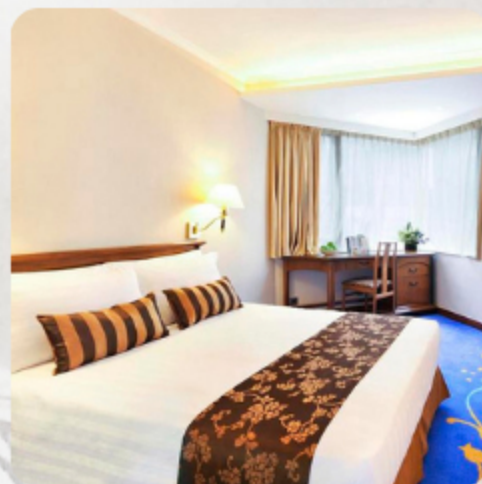

Terms & Conditions:

All prices are subject to 10% service charge per room.

All reservations are subject to confirmation.

The Kimberley Hotel reserves the right of final decision and interpretation in case of any disputes.

Valid until 31 December 2021 inclusive