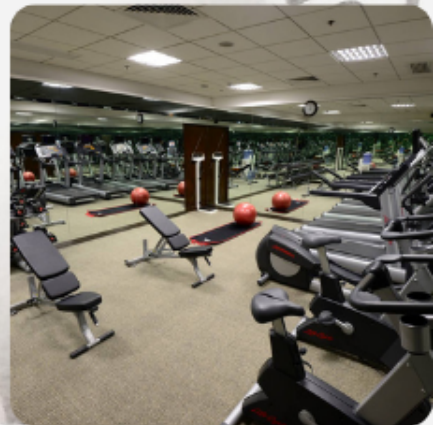

Special Offer

**21 Apr - 30 Jun 2021
Long Staying Package**

Standard Room

**14 Consecutive Nights
HK$4,620 Up/Room**

**30 Consecutive Nights
HK$9,000 Up/Room**

Privileges:

Complimentary late check out till 3pm
(Subject to hotel availability)

Upgrade to Superior Room

Terms & Conditions:

All prices are subject to 10% service charge per room.
All reservations are subject to availability and confirmation.
The Kimberley Hotel reserves the right of final decision and interpretation in case of any disputes.
Valid until 30 June, 2021 inclusive