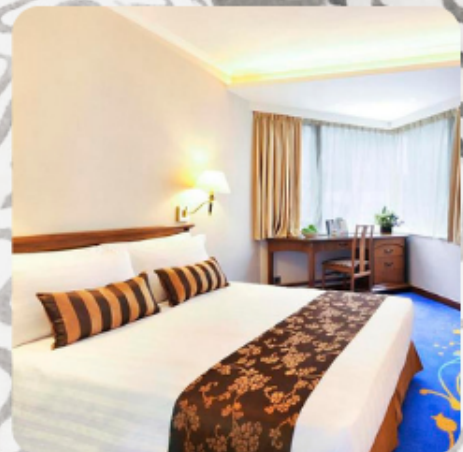

Special Offer

**21 Apr - 30 Jun 2021
Long Staying Package**

Standard Room

**14 Consecutive Nights
HK\$4,620 Up/Room**

**30 Consecutive Nights
HK\$9,000 Up/Room**

Privileges:

Complimentary late check out till 3pm
(Subject to hotel availability)

Upgrade to Superior Room

Terms & Conditions:

All prices are subject to 10% service charge per room.
All reservations are subject to availability and confirmation.
The Kimberley Hotel reserves the right of final decision and interpretation in case of any disputes.
Valid until 30 June, 2021 inclusive