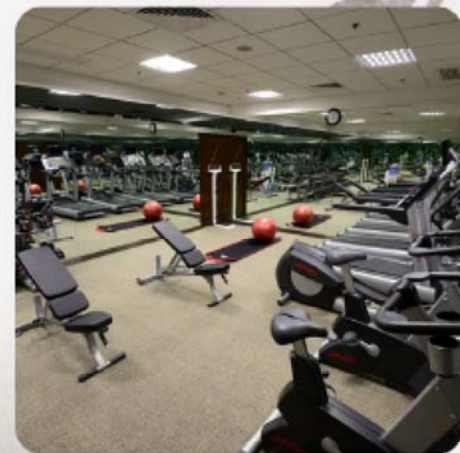

Privileges:

Complimentary late check out till 3pm

Upgrade to Superior Room

50% discount on Mini bar and valet service.

Terms & Conditions:

All prices are inclusive of 10% service charge per room.

All reservations are subject to availability and confirmation.