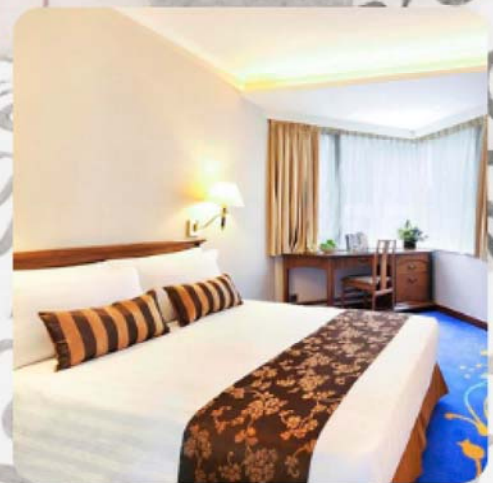

Terms & Conditions:

All prices are inclusive of 10% service charge per room.

All reservations are subject to availability and confirmation.

The Kimberley Hotel reserves the right of final decision and interpretation in case of any disputes.

Valid until 30 September, 2021 inclusive